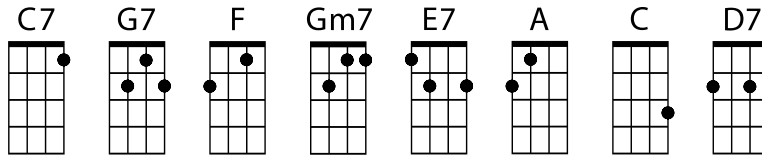

George Hinchliffe's
UKULELE ORCHESTRA OF GREAT BRITAIN

Winter Wonderland

INTRO	C7	C7	G7 C7	F
VERSE	: F	F	C7	Gm7 C7
	C7	C7	G7 C7	F
	F	F	C7	Gm7 C7
	C7	C7	G7 C7	F
MIDDLE 8	A E7	A	A E7	A
	C G7	C	D7 G7	C7
	F	F	C7	Gm7 C7
	C7	C7	G7 C7	F :
OUTRO	G7	C7	F	F / / ↘